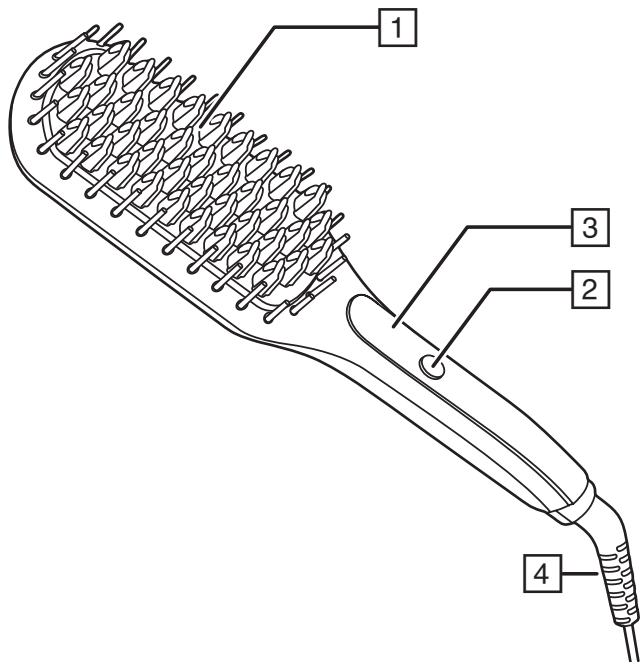

REMINGTON®

Keratin Protect Sleek & Smooth Brush

CB7408

 www.remington.co.uk

Register online for an EXTRA year guarantee

Visit www.remington.co.uk/productregister. You must register within 28 days of purchase.