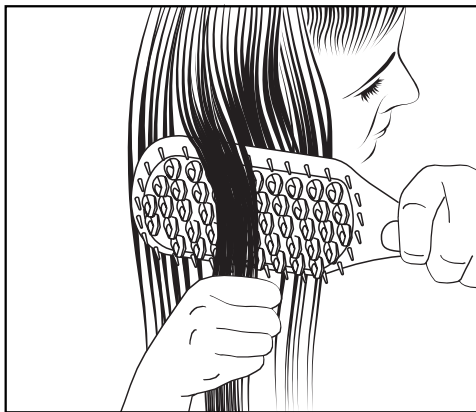

Display	Temperature	Hair type
•	Low	Thin/fine, damaged or bleached hair.
••	Medium	Normal, healthy hair.

Display	Temperature	Hair type
●●●	High	Thick and difficult to style hair.

4. The dots indicating the selected temperature will flash until the temperature is reached.
5. Holding a section of hair taut, glide the brush down the entire length of the hair to maximise results.